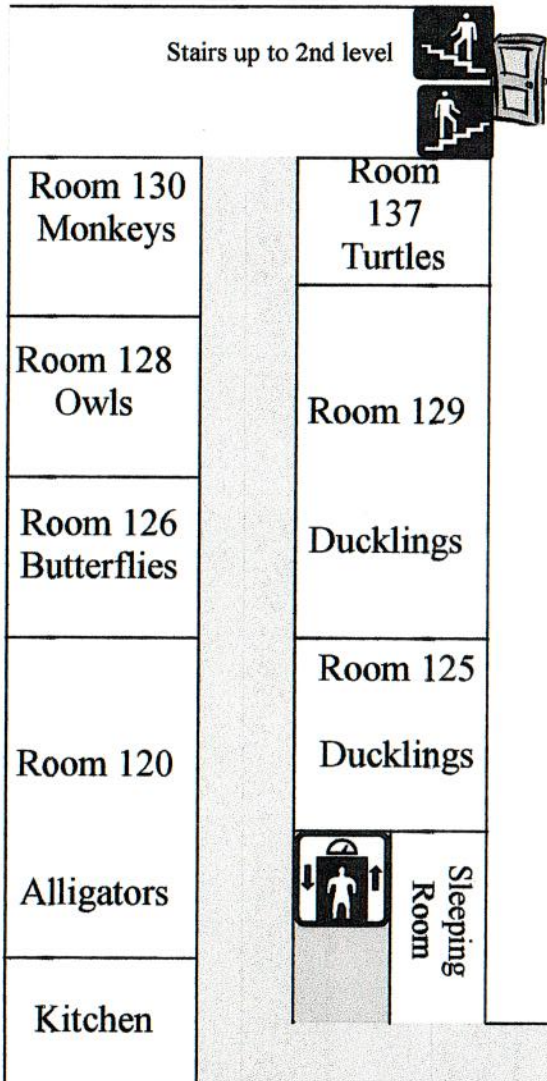

VBCC Classroom Map

VBC Ground Level

Swamp Suite
 Ducklings
 Turtles
 Alligators

Treehouse Suite
 Butterflies
 Owls
 Monkeys

Rainforest Suite
 Boas
 Treefrogs
 Jaguars

Main Entrance

Library

Church Office

Parlor

Worship Room

Choir Rehearsal Room

VBCC Admin Offices